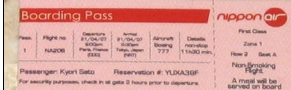

Dark Narcissus Kyori

#91158
 1000 Pieces
 Retail Price: \$129.99

Picture by Integrity Toys

Contents Checklist:

- Doll
- Black Cocktail Dress –W
- Black Fan
- Black Hair Flower (one)
- Credit Card ‘Kyori Sato’,
Plane ticket,
Boarding Pass, Folder
- Black pearl earrings
- Pearl beaded bracelet
- Silver/Gray belt
- Silver FR- embossed purse
- Black strap sandals –W
- Nude Panty
- SC: “Missima Corporation”
- COA: D N # # # #