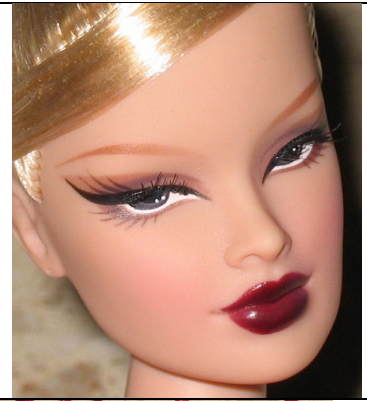

Photo Realism Veronique

#91157
1000 Pieces
Retail Price: $139.99

Picture by Integrity Toys

Contents Checklist:

- Doll
- Red Dress -W
- Nude Panty
- Gold brocade clutch Purse
- Hair Accessory 1
- Hair Accessory 2
- 2 Red hair flowers
- Intricate beaded earrings
- Intricate beaded bracelet
- Red laced sandals -W
- Story Card: "Beauty Parade Magazine"
- COA: P R M # # # #