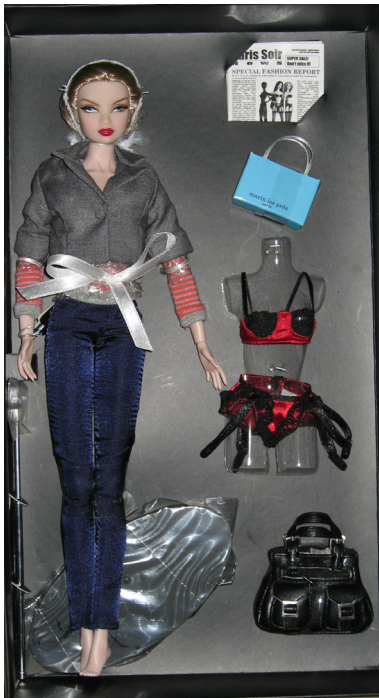

**Pretty Calculated
Erin S. Mini-Giftset**

#82003
1000 Pieces
Retail Price: \$99.99

Note: Accessory picture close-ups are in Page 231.

Picture by Integrity Toys

Contents Checklist:

- Doll
 - Gray/orange striped long sleeve shirt -W
 - Gray jacket -W
 - Blue jeans -W
 - Red/black bra
 - Red/black panties with garnets -W
 - ¾ length black stockings
 - Navy blue stripy sandals -W
 - Black closed toe pumps -W
 - Black purse
 - Credit Card
- Paris Soir newspaper
Marin les pres, paris - light blue shopping bag
 - Cross white rhinestone necklace
 - Hearts silver necklace
 - Simple links silver bracelet
 - Silver hoop earrings
 - Black sunglasses
 - Story Card: "Fair Vanities Magazine"
 - COA: P C D # # # #