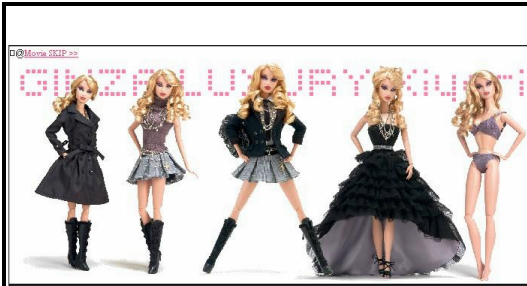

Post Card & Bookmark

Event Pin – LE 400

French Twist Pattern – LE 400
[excess sold for \$12 at the MFD online store]

Rotating Doll Stand

#91100A LE 300 \$19.99

Exclusives

Released thought 2005 for special events or exclusive dealer; all with Expressive Body Mold.