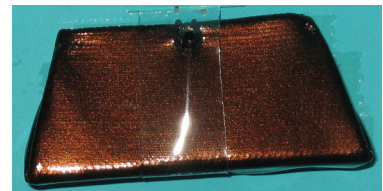

Contents Checklist:

- Doll
- Brown Coat with blue & white dots lining -W
- Dress Brown velvet top / blue ruffle skirt -W
- Nude stockings
- Brown clutch purse
- 2 strand pearl bracelet
- Flower pearl earrings
- Closed toe brown shoes w/ gold heels -W
- Story Card: "Swinging' sexy!"
- COA: I M V # # #