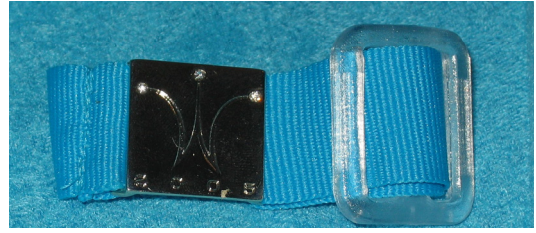

Carry on Trunk Leather Luxury Gear

#91095
500 Pieces
Retail Price: $55

Picture by Integrity Toys – Not Available

Contents Checklist:

- o Trunk case
- o 3 hanger rods
- o COA: L C T ###