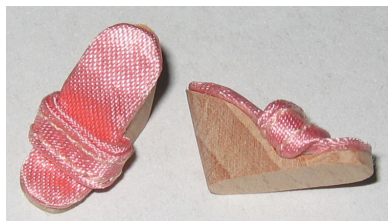

Something Hot Kyori

#91088
1100 Pieces
Retail Price: $52.99

Picture by Integrity Toys – Not Available