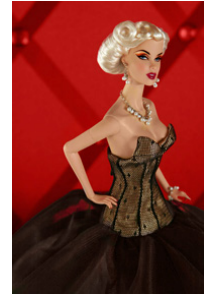

Picture by Integrity Toys
A Fashionable Life
Vanessa Blonde
INTEGRITY TOYS EXCLUSIVE
P: 134